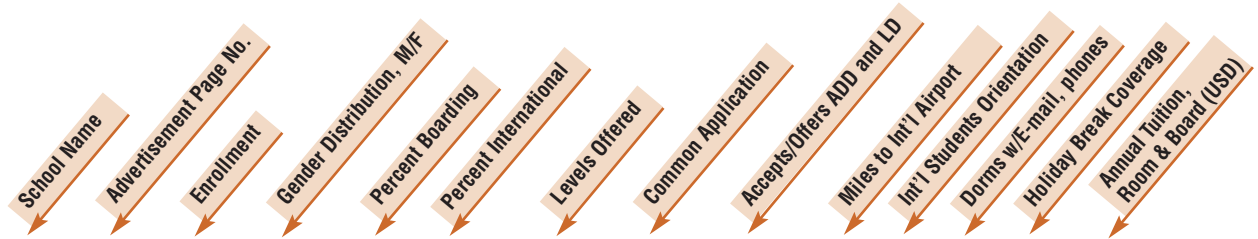

Schools at a Glance

Go to our Web page at www.fsjournal.org and click on the Marketplace tab for more information.

CONTINUED FROM PAGE 98

MILITARY SCHOOLS

Missouri Military Academy	88	218	All boys	100	25	6-12	Y	Y/N	115	Y	Y	Limited	27,500
Randolph-Macon Academy	109	407	71/29	81	21	6-12	Y	Y/N	60	Y	Y	N	24,000 US- 28,500 Int'l

SPECIAL NEEDS SCHOOLS

Benedictine School, The	90	200		80	5	NA	N	Y	60	Y	Y		Call School
Frederic L. Chamberlain School	108	112	61/39	82	2	6-12, PG	Y	Y	50	Y	N/Y	Y	116,227
Gow School, The	99	143	All boys	100	27	7-12, PG	N	All LD	20	Y	Y	N	41,900
Oakland	91	NA	NA	50	5	NA	N	Y	60	Y	N	N	37,000
Riverview School	100	180	45/55	99	7	6-12, PG	N	All LD	75	Y	Y	N	62,015

DISTANCE LEARNING

Texas Tech University	103	K-12 and accredited HS diploma; Bachelor's through graduate programs Visit http://www.de.ttu.edu											
Univ. of Missouri - Ctr Distance & Independent Study	109	26,000 enrollment Independent study: Grade 3 through university. Accredited HS diploma. Bachelor's degree completion. For more information, go to cdis.missouri.edu/go/gFSJ6.asp.											

OVERSEAS SCHOOLS

American Overseas School of Rome	89	630	50/50	NA	65	PK-PG	N	Y	30	Y	N	N	12,750- 21,500
CCI Renaissance School	96	120	40/60	100	5	10-12	N	N	175	Y	Y	N	26,500
Jakarta International School	107	2,535	50/50	NA	80	K-12	NA	Limited	30	Y	N	N	5,350- 16,350
John F. Kennedy International School	89	65	50/50	50	70	K-8	N	Limited	90	Y	Y/N	N	37,000
Leysin American School in Switzerland	99	350	52/48	100	65	9-12, PG	Y	Limited	75	Y	Y	N	34,000
Marymount International School - London	93	240	All girls	43	75	6-12	N	Limited	12	Y	Y	Y	44,600
Marymount International School - Rome	87	750	49/51	NA	50	PK-12	N	Limited	15	Y	N	N	10,125- 19,500
St. Stephen's School	86	211	45/55	18	63	9-12, PG	N	N	12	NA	Y	N	35,978

OTHER

AAFSW (Associates of the American Foreign Service Worldwide)	NA	Bringing the Foreign Service community together to promote a better quality of life. Go to www.aafsw.org											
FSYF (Foreign Service Youth Foundation)	104	Assists Foreign Service Youth by coordination development programs Go to www.fsyf.org											

* 28,000 euros Notes: NA - Not Applicable ADD - Attention Deficit Disorder LD - Learning Disability