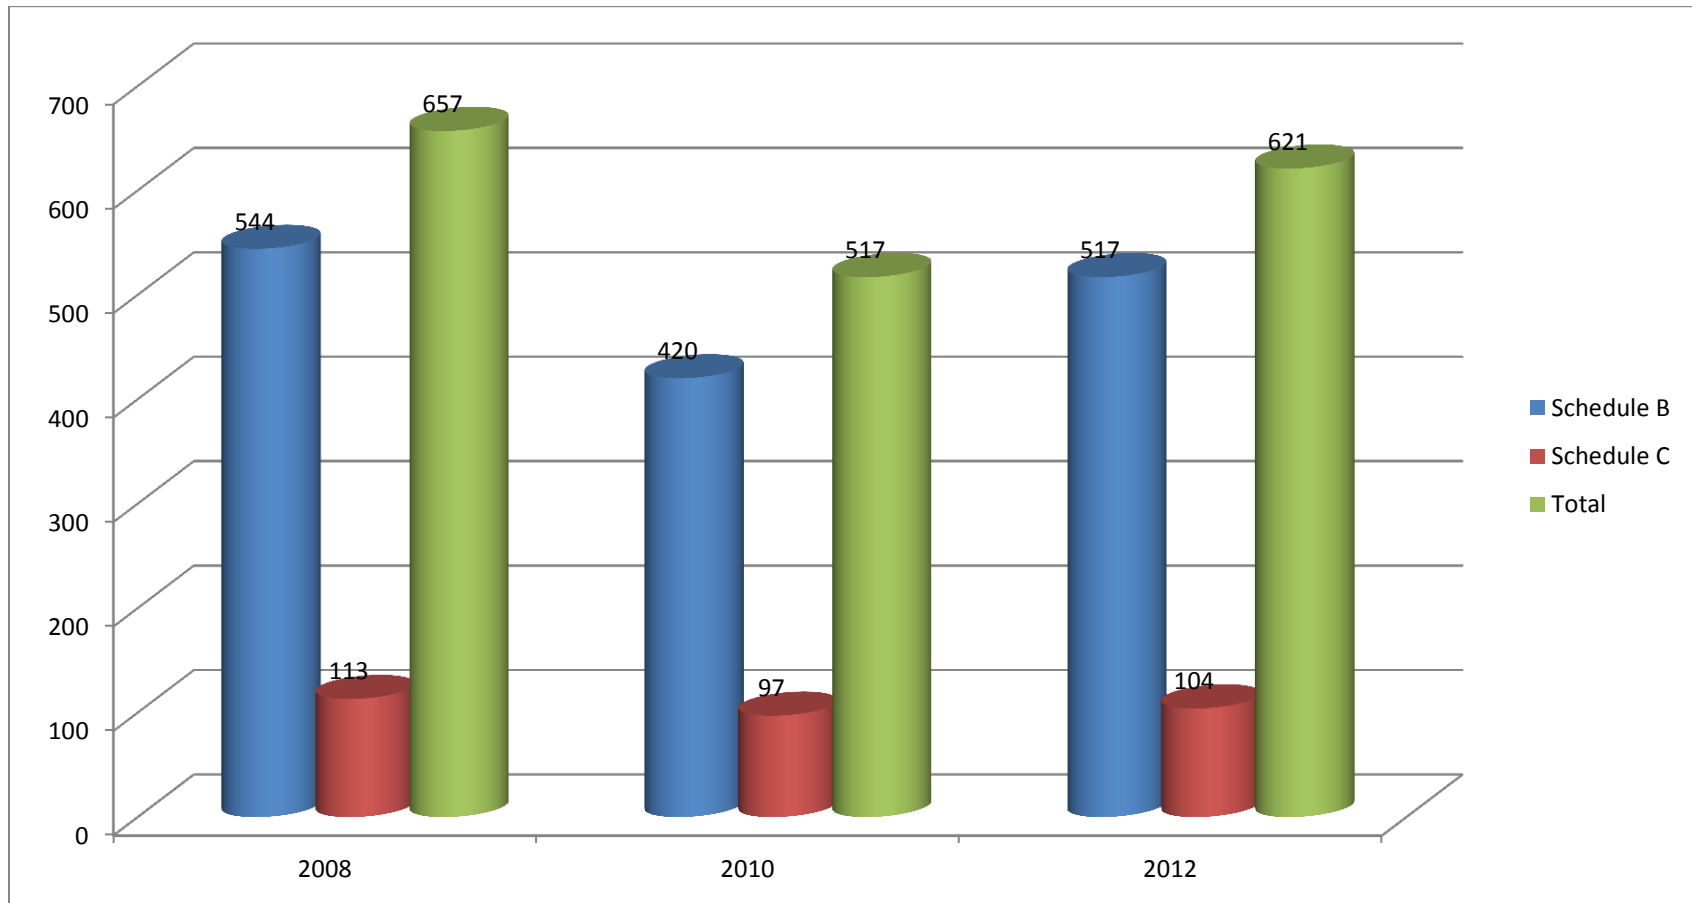

Schedule B and Schedule C Employees at State

Department of State: Career vs. Other Appointments – Deputy Secretaries, Under Secretaries, and Assistant Secretaries

(“Other” Denotes Any Appointee from Outside the Career Foreign Service)