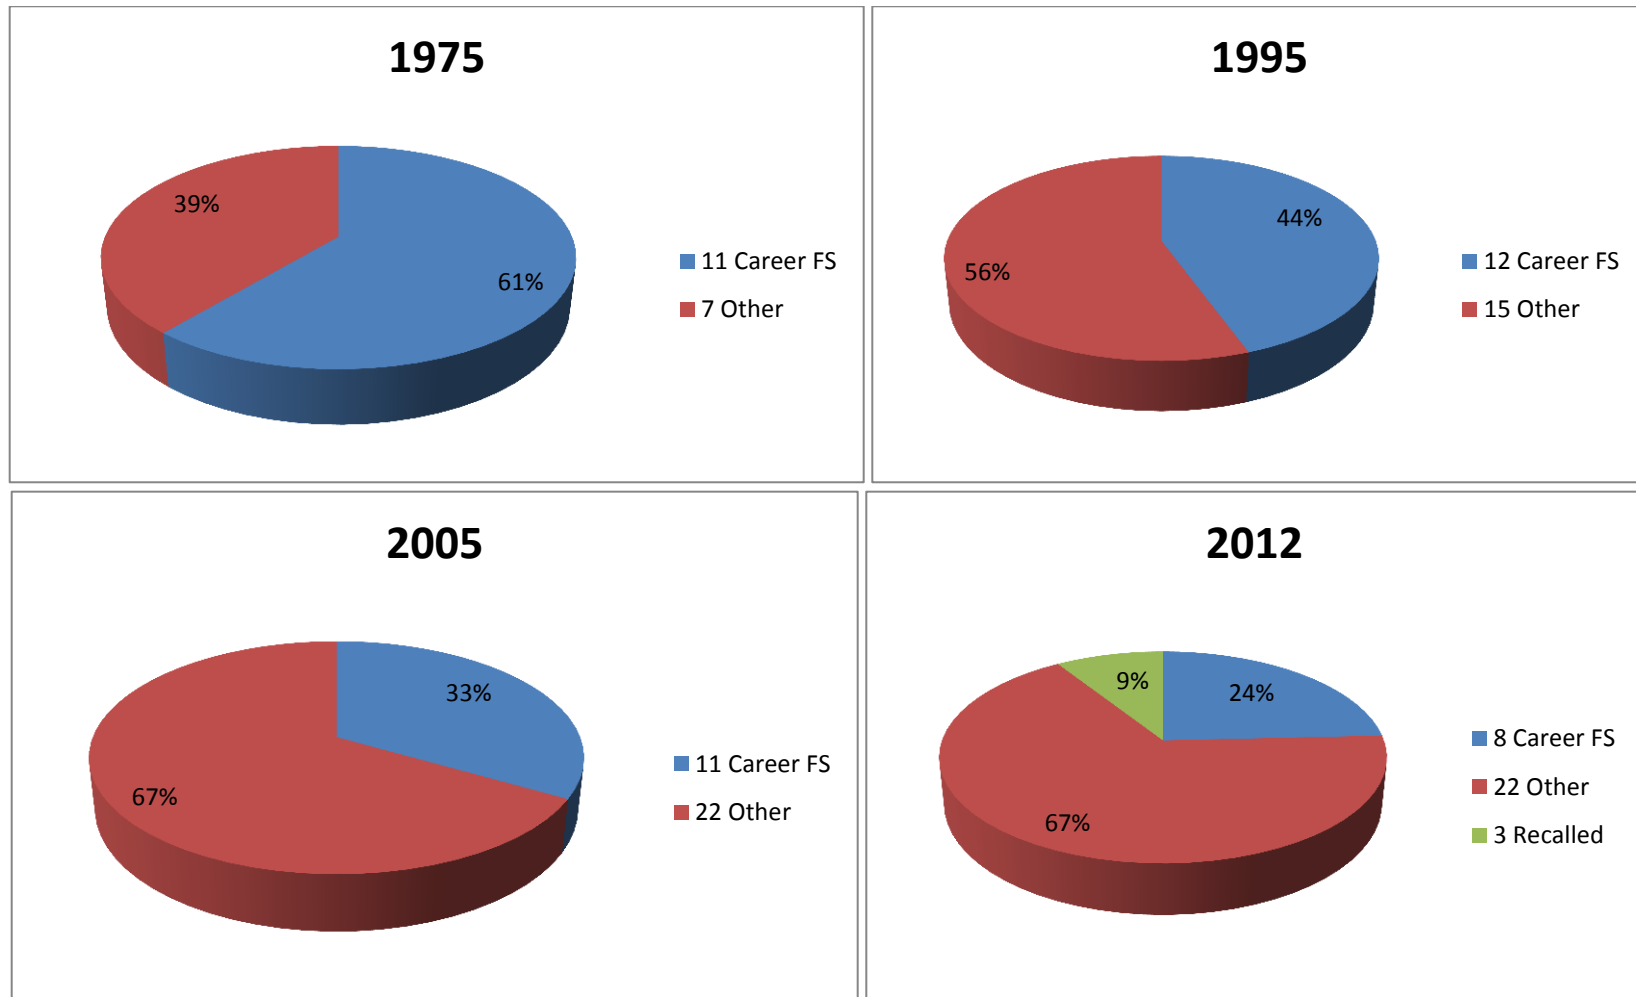

Schedule B and Schedule C Employees at State

Department of State: Career vs. Other Appointments – Deputy Secretaries, Under Secretaries, and Assistant Secretaries

(“Other” Denotes Any Appointee from Outside the Career Foreign Service)

Department of State: Senior Positions – Special Envoys, Special Representatives, Etc.

(“Other” Denotes Any Appointee from Outside the Career Foreign Service)

Department of State Career vs. Other Appointments – Directors, Chiefs, Coordinators, Advisors, Ambassadors-at-Large and the Executive Secretary