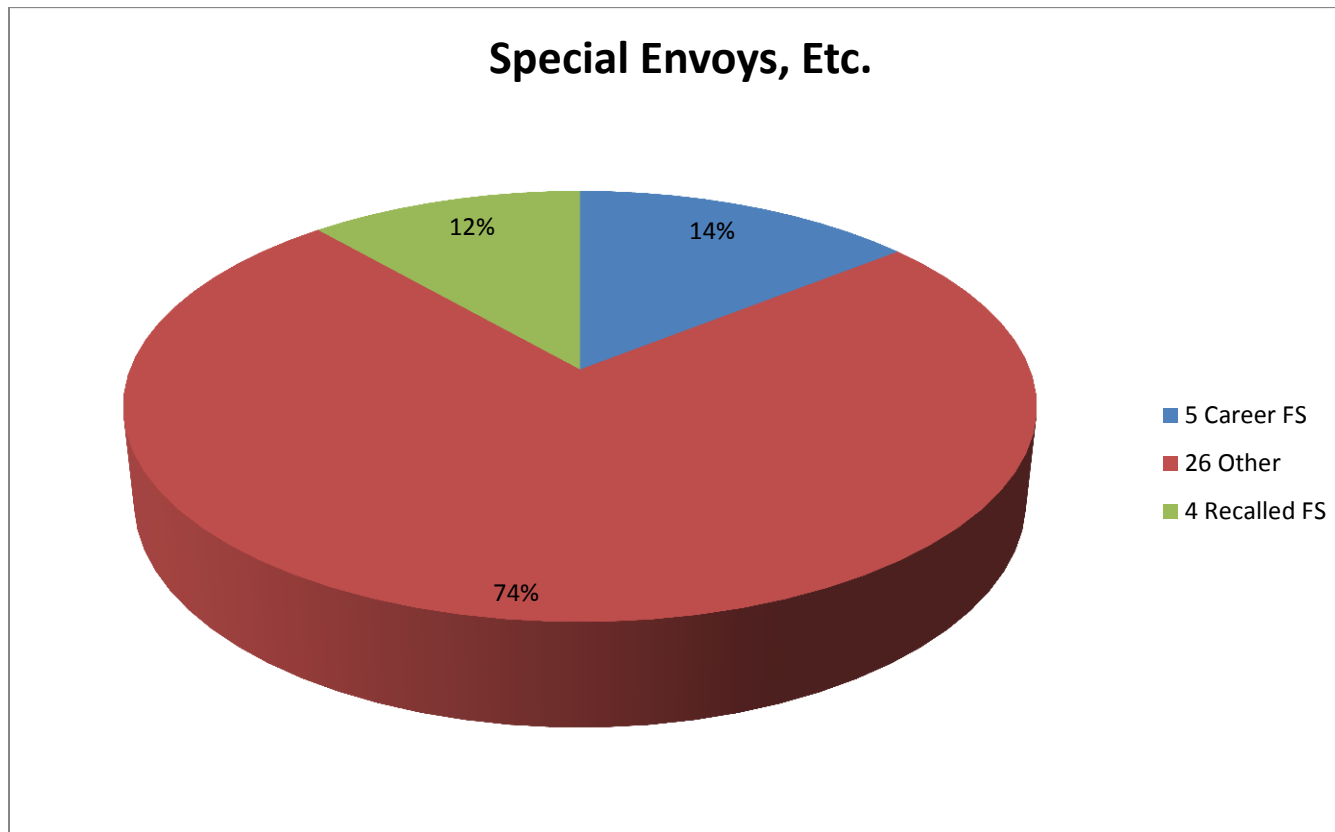

Department of State: Senior Positions – Special Envoys, Special Representatives, Etc.

(“Other” Denotes Any Appointee from Outside the Career Foreign Service)